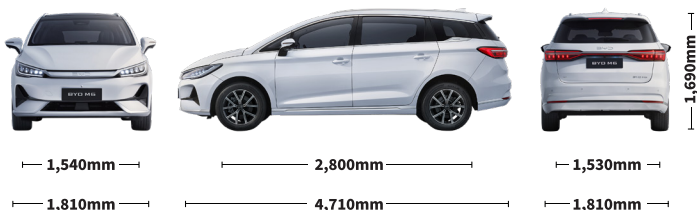

BYD

Electric 7-Seater MPV

M6

## TECHNICAL DATA

DIMENSIONS	
Overall Length (mm)	4,710
Overall Width (mm)	1,810
Overall Height (mm)	1,690
Wheel Track - Front/Rear (mm)	1,540/1,530
Wheelbase (mm)	2,800
Curb Weight (kg)	1,915
Gross Vehicle Weight (kg)	2,489
Ground Clearance (Unladen) (mm)	170
Luggage Capacity - Min (L)	180
Luggage Capacity - Max (L)	580
POWERTAIN	
Motor Type	AC Permanent Magnet Synchronous Motor
Drivetrain	Front-wheel Drive
Maximum Power (kW)	100
Maximum Torque (N·m)	250
Maximum Speed (km/h)	180
PERFORMANCE	
Acceleration 0-100km/h (s)	11.9
Driving Range: WLTP (km)	440
Seating Capacity	7
Battery Type	BYD Blade Battery
Battery Capacity (kWh)	71.8
Charging Type	DC: CCS2 115kW   AC: Type 2 7kW
Charging Time	DC: 1 hr 10 mins   AC: 13 hrs
EMISSIONS	
VES Banding	A1
Energy Consumption (kWh/100km)	18.7
CO2 Emissions (equivalent) (g/km)	75
CHASSIS	
Front Suspension	MacPherson Strut
Rear Suspension	Multi-Link
Front Brake	Ventilated Disc
Rear Brake	Disc
Wheel Type	Alloy
Tyre Size	225/55 R17