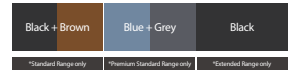

Interior Colours

*Notice

- Bluetooth® is a registered trademark of Bluetooth SIG, Inc. Compatibility and functionality varies depending on device.
- Apple CarPlay® is a registered trade mark of Apple Inc. Requires compatible device.
- Android Auto™ is a registered trade mark of Google Inc. Requires compatible device, and wireless Android Auto™ is compatible with an active data plan, 5 GHz Wi-Fi support, and the latest version.
- BYD Digital Key to compatible iOS or Android devices, which include iPhone, Samsung Galaxy or Google Pixel™. Please check the list of supported devices in the BYD APP or "Vehicle Settings/Digital Key" on the car display.
- Music streaming requires data usage or over Wi-Fi.
- Colours depicted are a guide only and may vary from actual colours due to the printing.
- Driving assist system are not a substitute for the driver's responsibility of the vehicle.
- BYD reserves the right to vary vehicle specifications and standard features from those detailed in this brochure.